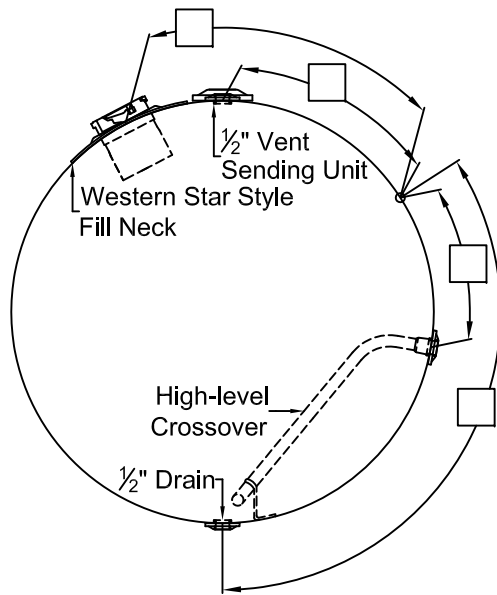

1/2" Plug

Fax #: _____

Do you need any mounting hardware?

Vent

Straps Mtg Kit Combo Kit

Sending Unit

Please note parts and mounting are not included in the price of the tank.

Other

Viewed from rear
of driver's side

Truck Front
Driver Side

Western Star Style

Your configuration may vary,
please provide appropriate
changes

Please note: All sizes are NPTF unless otherwise noted and reference all measurements from the lateral weld seam and the end cap weld seam to the center of the fittings.