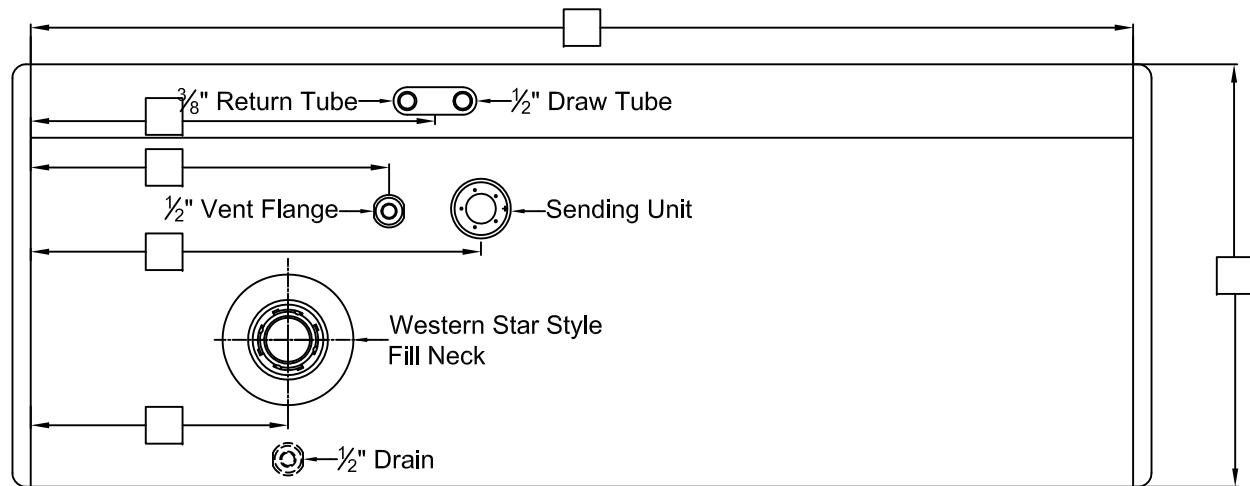

1/2" Plug

Fax #: _____

Do you need any mounting hardware?

Vent

Straps Mtg Kit Combo Kit

Sending Unit

Please note parts and mounting are not included in the price of the tank.

Other

Viewed from rear
of driver's side

Truck Front
Driver Side

Western Star Style

Your configuration may vary,
please provide appropriate
changes

Please note: All sizes are NPTF unless otherwise noted and reference all measurements from the lateral weld seam and the end cap weld seam to the center of the fittings.