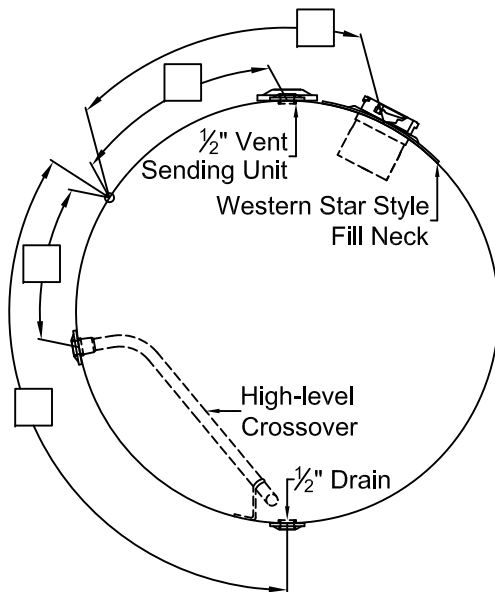

1/2" Plug

Fax #: _____

Do you need any mounting hardware?

Vent

Straps Mtg Kit Combo Kit

Sending Unit

Please note parts and mounting are not included in the price of the tank.

Other

Your configuration may vary,
please provide appropriate
changes

Western Star Style

Truck Front
Ditch Side 

Viewed from rear
of ditch side

Please note: All sizes are NPTF unless otherwise noted and reference all measurements from the lateral weld seam and the end cap weld seam to the center of the fittings.