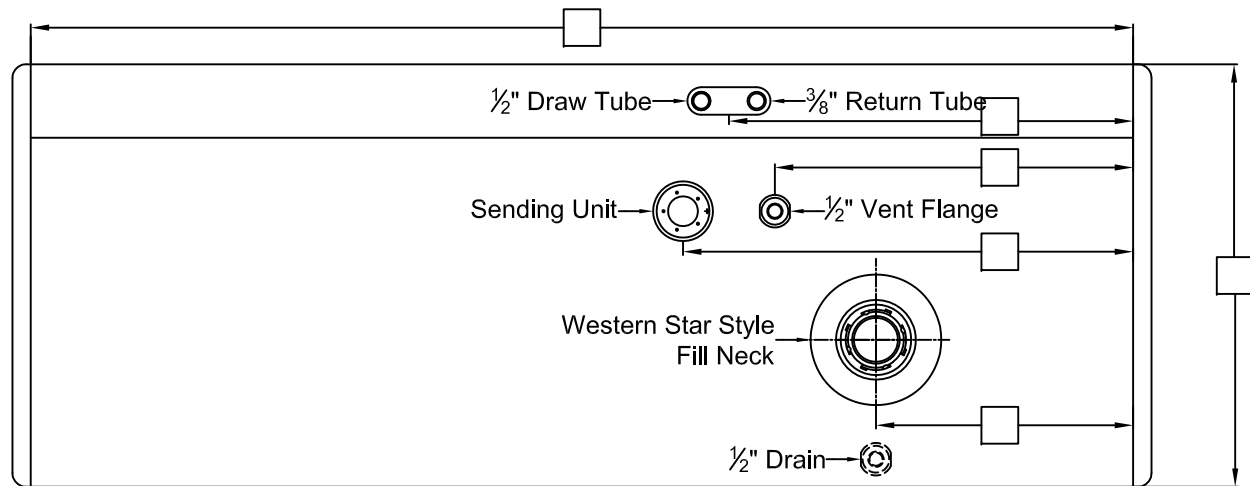

1/2" Plug

Fax #: _____

Do you need any mounting hardware?

Vent

Straps Mtg Kit Combo Kit

Sending Unit

Please note parts and mounting are not included in the price of the tank.

Other

Your configuration may vary,
please provide appropriate
changes

Western Star Style

Truck Front
Ditch Side 

Viewed from rear
of ditch side

Please note: All sizes are NPTF unless otherwise noted and reference all measurements from the lateral weld seam and the end cap weld seam to the center of the fittings.