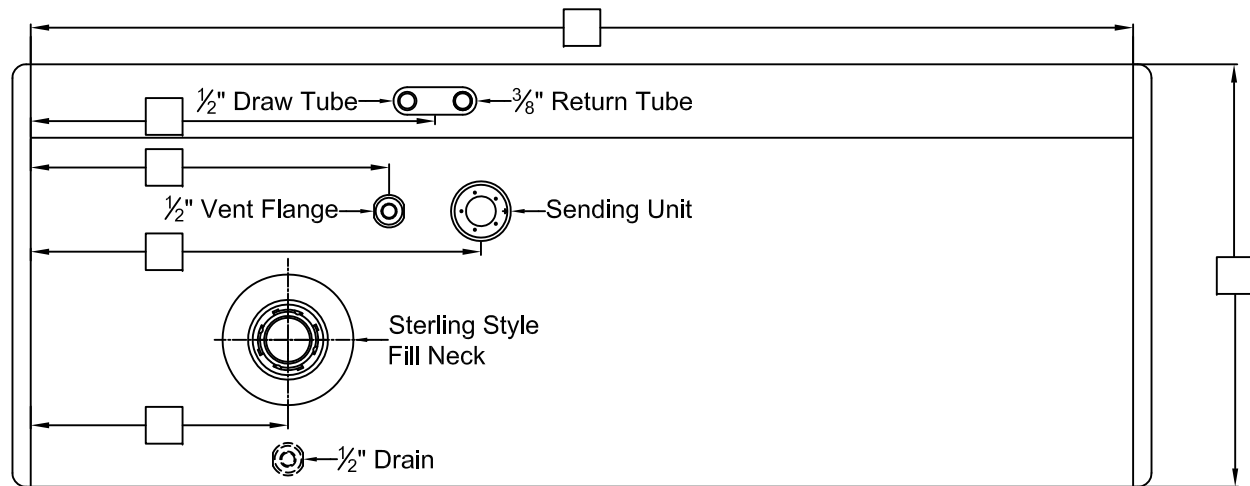

1/2" Plug

Fax #: _____

Do you need any mounting hardware?

Vent

Straps Mtg Kit Combo Kit

Sending Unit

Please note parts and mounting are not included in the price of the tank.

Other

Viewed from rear of driver's side

Truck Front
Driver Side

Sterling Style

Your configuration may vary, please provide appropriate changes

Please note: All sizes are NPTF unless otherwise noted and reference all measurements from the lateral weld seam and the end cap weld seam to the center of the fittings.