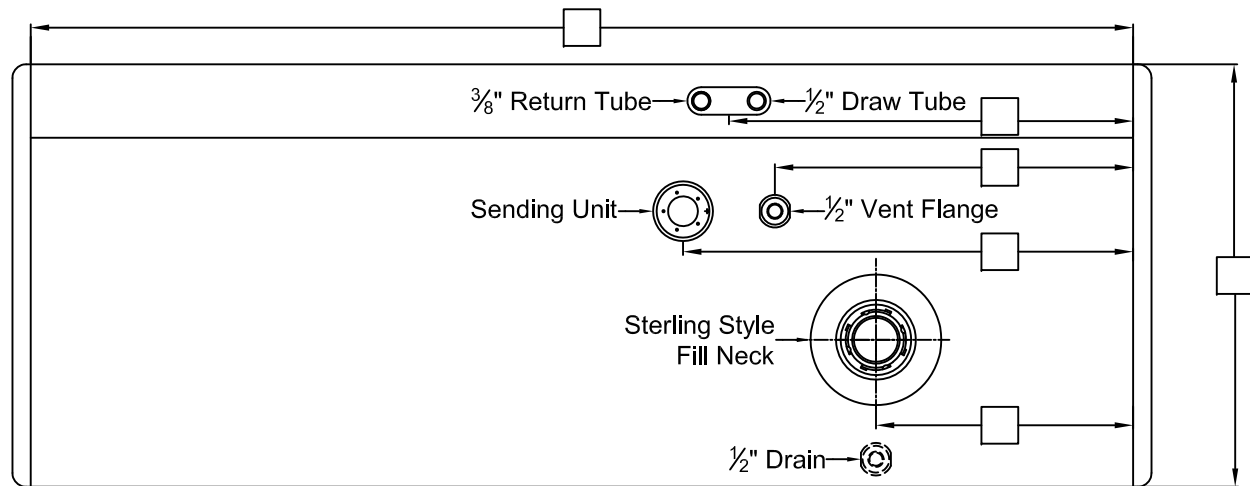

Straps Mtg Kit Combo Kit Sending Unit

Please note parts and mounting are not included in the price of the tank. Other

Your configuration may vary,
please provide appropriate
changes

Sterling Style

Truck Front
Ditch Side 

Viewed from rear
of ditch side

Please note: All sizes are NPTF unless otherwise noted and reference all measurements from the lateral weld seam and the end cap weld seam to the center of the fittings.