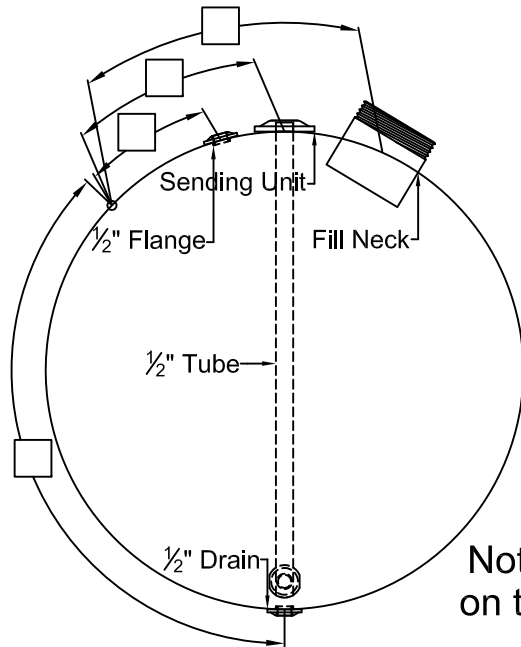

1/2" Plug

Fax #: _____

Do you need any mounting hardware?

Vent

Straps Mtg Kit Combo Kit

Sending Unit

Please note parts and mounting are not included in the price of the tank.

Other

Your configuration may vary,
please provide appropriate
changes

Mack Style

Truck Front
Ditch Side 

Viewed from rear
of ditch side

Note: 1/2" Drains
on the end caps

Please note: All sizes are NPTF unless otherwise noted and reference all
measurements from the lateral weld seam and the end cap weld seam to the
center of the fittings.