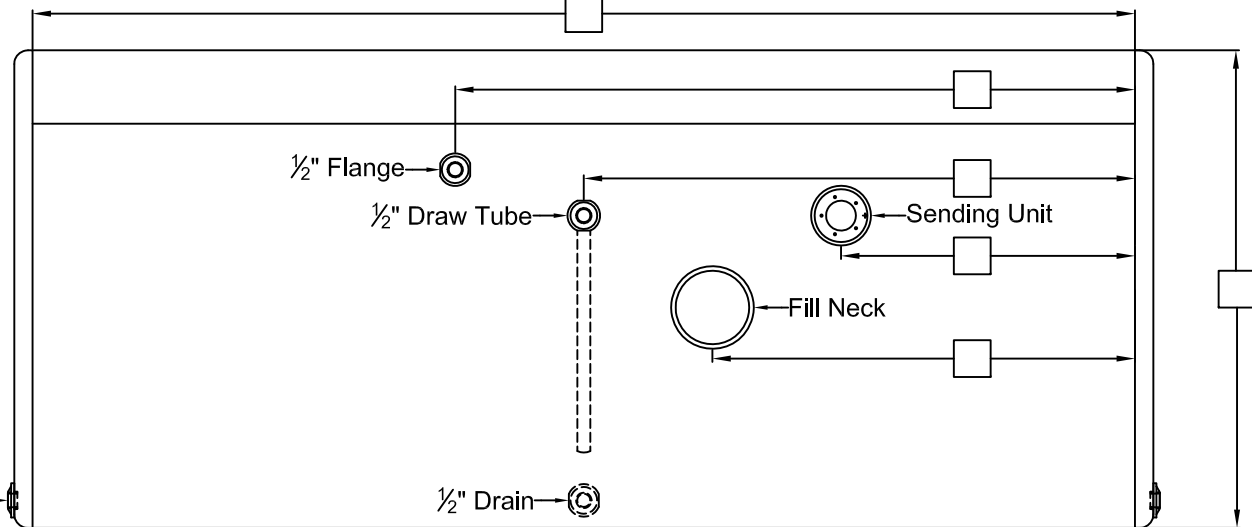

Your configuration may vary,
please provide appropriate
changes

Mack Style

Truck Front
Ditch Side 

Viewed from rear
of ditch side

Note: 1/2" Drains
on the end caps

Please note: All sizes are NPTF unless otherwise noted and reference all
measurements from the lateral weld seam and the end cap weld seam to the
center of the fittings.