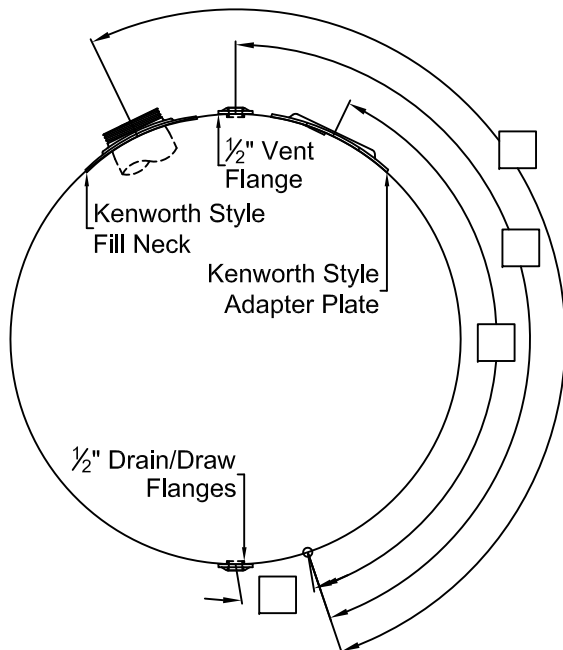

1/2" Plug

Fax #: _____

Do you need any mounting hardware?

Vent

Straps Mtg Kit Combo Kit

Sending Unit

Please note parts and mounting are not included in the price of the tank.

Other

Viewed from rear of driver's side

Truck Front
FF Driver Side

Kenworth Style

This configuration is typically found on tanks prior to 2010.

Please note: All sizes are NPTF unless otherwise noted and reference all measurements from the lateral weld seam and the end cap weld seam to the center of the fittings.