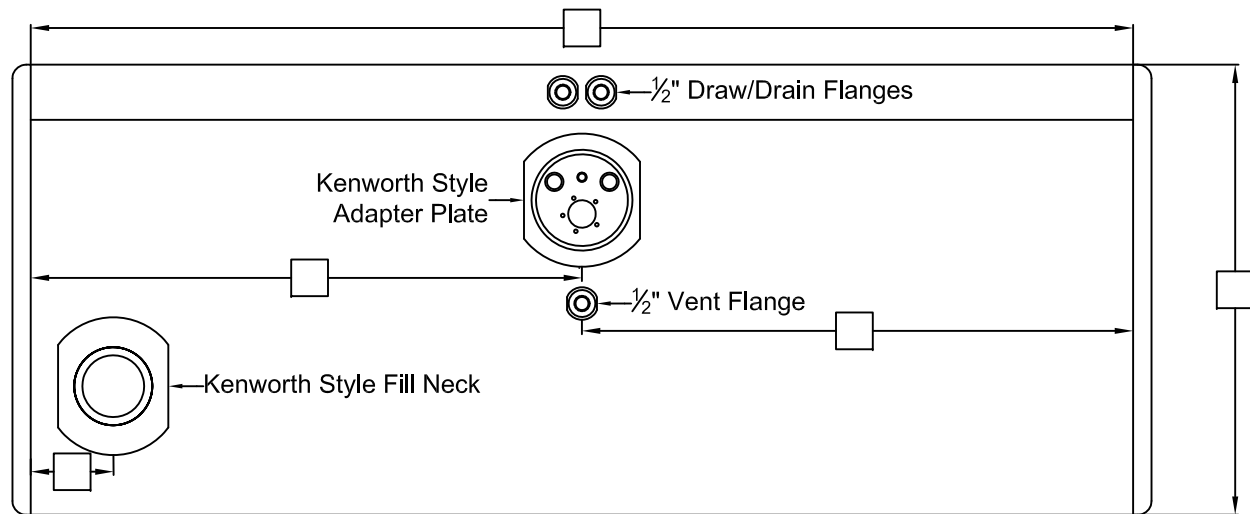

1/2" Plug

Fax #: _____

Do you need any mounting hardware?

Vent

Straps Mtg Kit Combo Kit

Sending Unit

Please note parts and mounting are not included in the price of the tank.

Other

Viewed from rear of driver's side

Truck Front
FF Driver Side

Kenworth Style

This configuration is typically found on tanks prior to 2010.

Please note: All sizes are NPTF unless otherwise noted and reference all measurements from the lateral weld seam and the end cap weld seam to the center of the fittings.