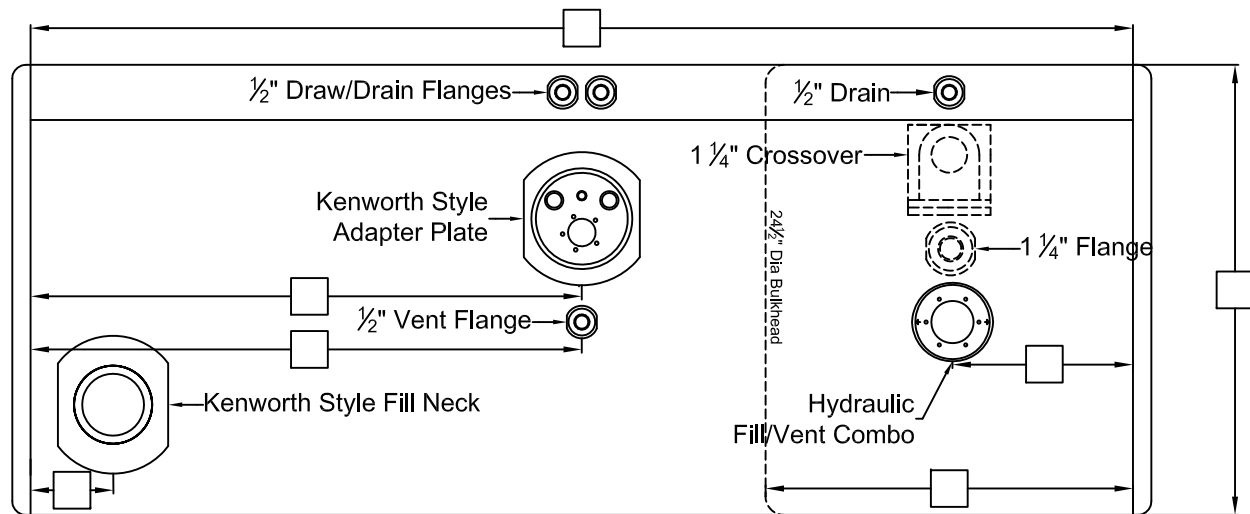

1/2" Plug

Fax #: _____

Do you need any mounting hardware?

Vent

Straps Mtg Kit Combo Kit

Sending Unit

Please note parts and mounting are not included in the price of the tank.

Other

Truck Front
FF Driver Side

Kenworth Style

This configuration is typically found on tanks prior to 2010.

Please note: All sizes are NPTF unless otherwise noted and reference all measurements from the lateral weld seam and the end cap weld seam to the center of the fittings.