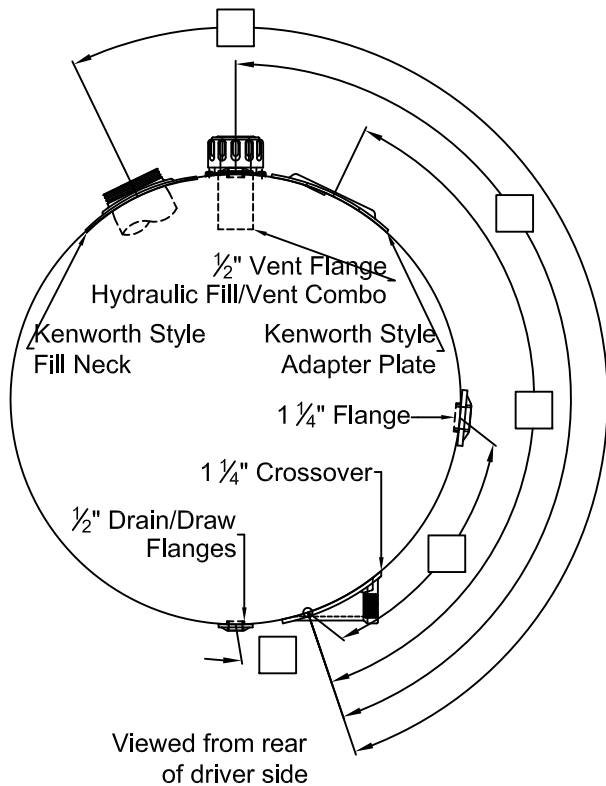

1/2" Plug

Fax #: _____

Do you need any mounting hardware?

Vent

Straps Mtg Kit Combo Kit

Sending Unit

Please note parts and mounting are not included in the price of the tank.

Other

Truck Front
FF Driver Side

Kenworth Style

This configuration is typically found on tanks prior to 2010.

Please note: All sizes are NPTF unless otherwise noted and reference all measurements from the lateral weld seam and the end cap weld seam to the center of the fittings.