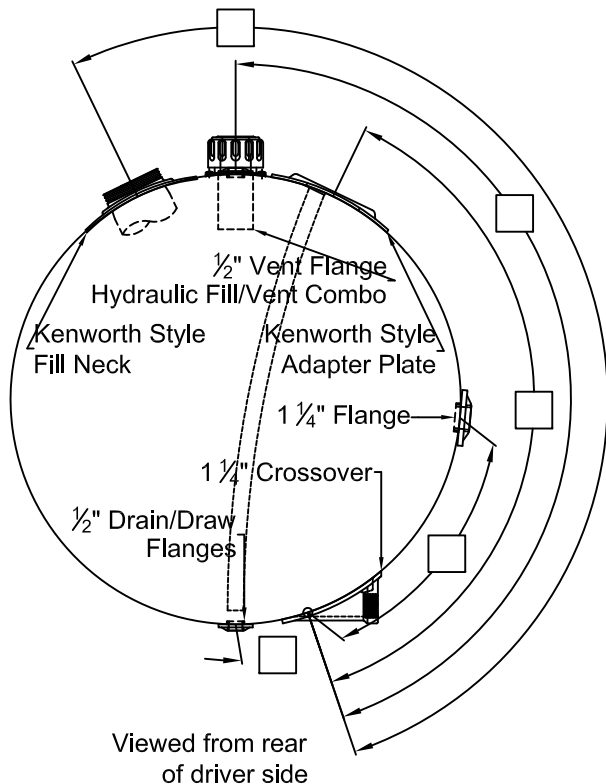

1/2" Plug

Fax #: _____

Do you need any mounting hardware?

Vent

Straps Mtg Kit Combo Kit

Sending Unit

Please note parts and mounting are not included in the price of the tank.

Other

Truck Front
FF Driver Side

Kenworth Style

This configuration is typically found on tanks after to 2010.

Please note: All sizes are NPTF unless otherwise noted and reference all measurements from the lateral weld seam and the end cap weld seam to the center of the fittings.