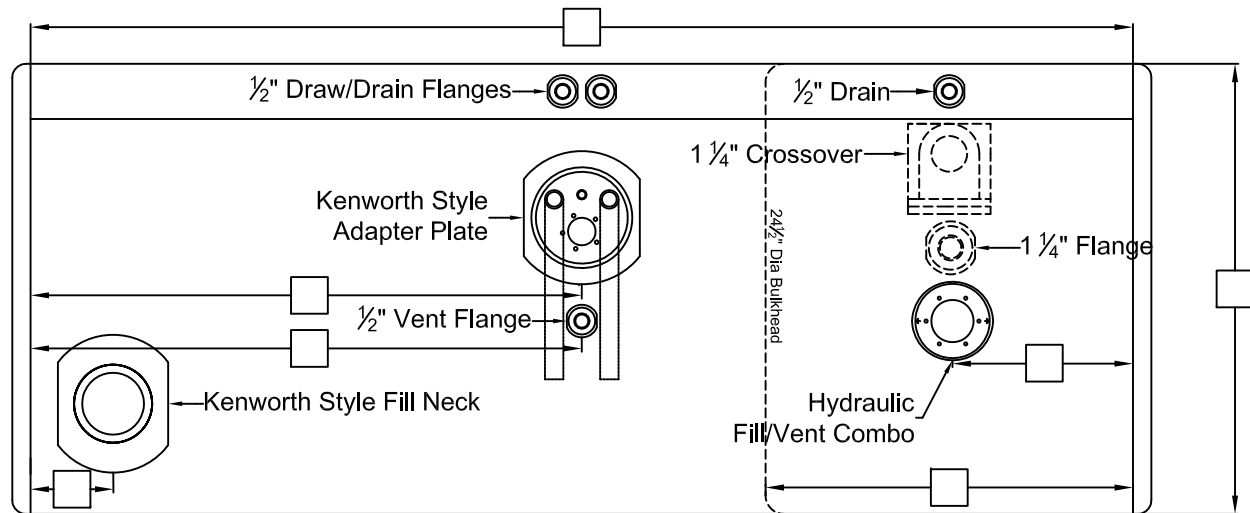

1/2" Plug

Fax #: _____

Do you need any mounting hardware?

Vent

Straps Mtg Kit Combo Kit

Sending Unit

Please note parts and mounting are not included in the price of the tank.

Other

Truck Front
FF Driver Side

Kenworth Style

This configuration is typically found on tanks after to 2010.

Please note: All sizes are NPTF unless otherwise noted and reference all measurements from the lateral weld seam and the end cap weld seam to the center of the fittings.