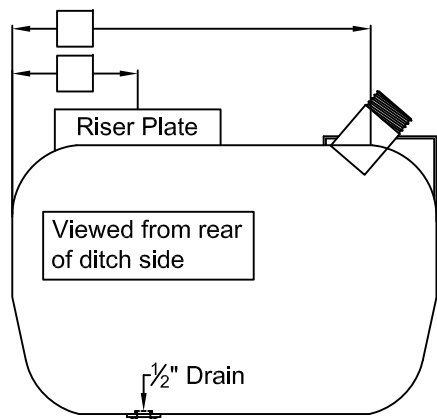

Other

Fax #: \_\_\_\_\_

Do you need any mounting hardware?

Custom Straps  Strap/Bracket Rubber

Please note parts and mounting are not included in the price of the tank.

Your configuration may vary, please provide appropriate changes

### GMC Style

Truck Front  
Ditch Side 

Please note: All sizes are NPTF unless otherwise noted and reference all measurements from the lateral weld seam and the end cap weld seam to the center of the fittings.