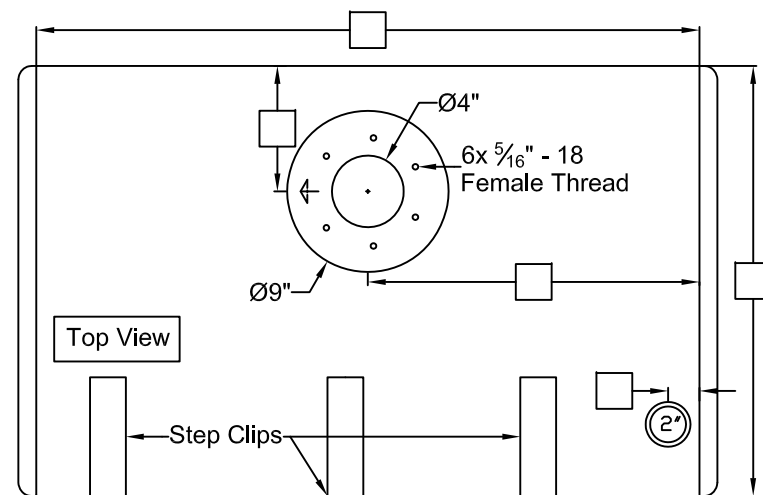

### GMC Style

Truck Front  
Ditch Side 

Please note: All sizes are NPTF unless otherwise noted and reference all measurements from the lateral weld seam and the end cap weld seam to the center of the fittings.