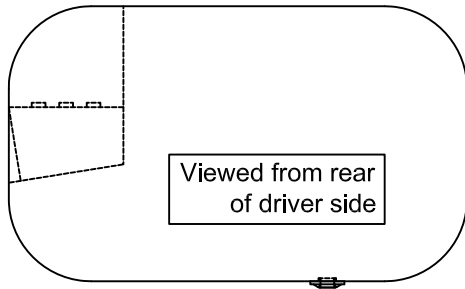

Your configuration may vary,
please provide appropriate
changes

Ford/Sterling Style

Alumitank ONLY Offers:

Small In-Board Step: Height: 9 5/8"

Large In-Board Step: Height: 13 3/4"

Please note: All sizes are NPTF unless otherwise noted and reference all measurements from the lateral weld seam and the end cap weld seam to the center of the fittings.