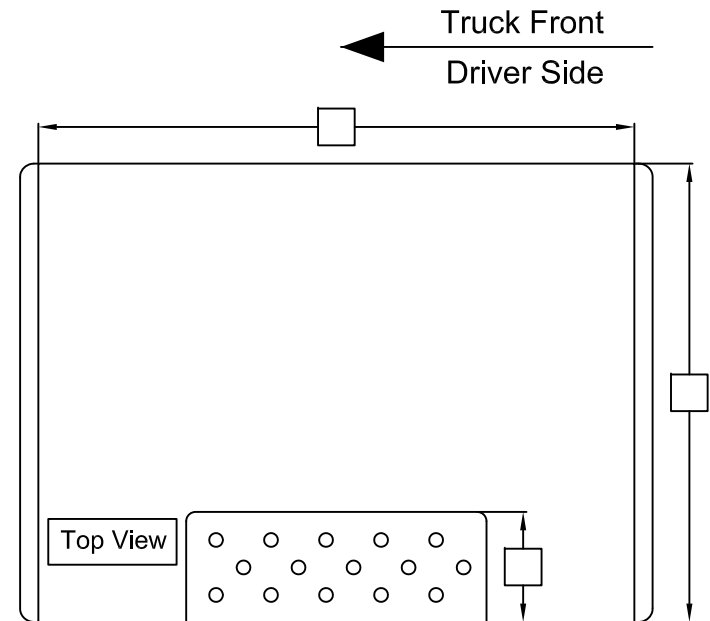

1/2" Plug

Fax #: _____

Do you need any mounting hardware?

Vent

Custom Straps

Sending Unit

Other

Please note parts and mounting are not included in the price of the tank.

Your configuration may vary,
please provide appropriate
changes

Ford/Sterling Style

Alumitank ONLY Offers:

Small In-Board Step: Height: 9 5/8"

Large In-Board Step: Height: 13 3/4"

Please note: All sizes are NPTF unless otherwise noted and reference all measurements from the lateral weld seam and the end cap weld seam to the center of the fittings.