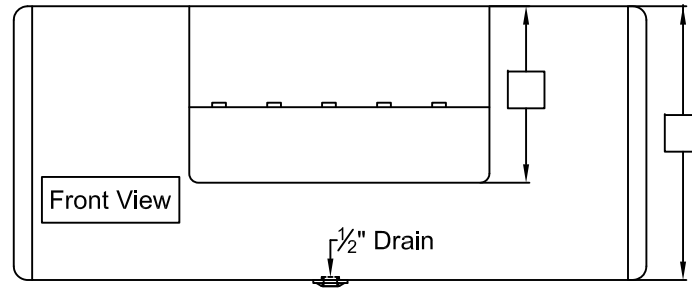

Your configuration may vary,
please provide appropriate
changes

Ford/Sterling Style

Alumitank ONLY Offers:

Small In-Board Step: Height: 9 5/8"

Large In-Board Step: Height: 13 3/4"

Please note: All sizes are NPTF unless otherwise noted and reference all measurements from the lateral weld seam and the end cap weld seam to the center of the fittings.