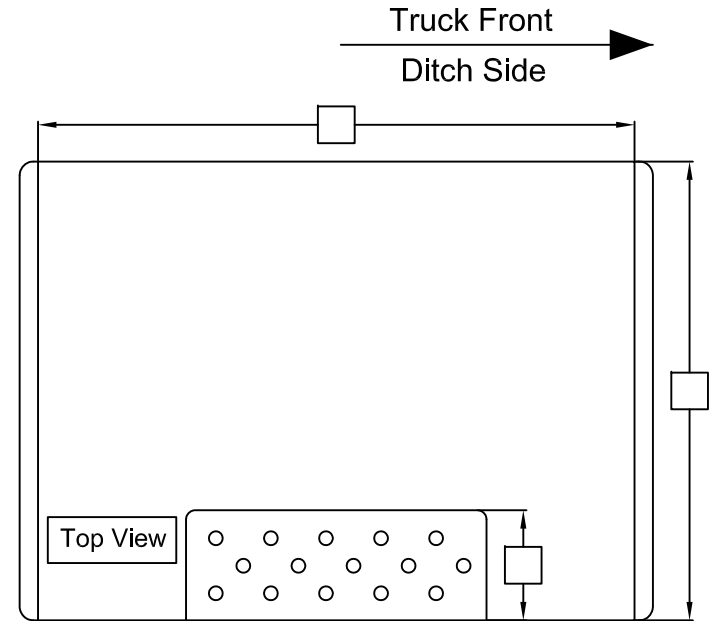

1/2" Plug

Fax #: _____

Do you need any mounting hardware?

Vent

Custom Straps

Sending Unit

Other

Please note parts and mounting are not included in the price of the tank.

Your configuration may vary,
please provide appropriate
changes

Alumitank ONLY Offers:

Small In-Board Step: Height: 9 5/8"
Large In-Board Step: Height: 13 3/4"

Ford/Sterling Style

Please note: All sizes are NPTF unless otherwise noted and reference all measurements from the lateral weld seam and the end cap weld seam to the center of the fittings.