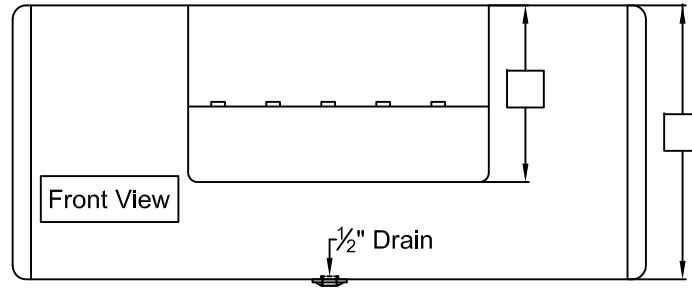

Your configuration may vary,
please provide appropriate
changes

Alumitank ONLY Offers:

Small In-Board Step: Height: 9 5/8"
Large In-Board Step: Height: 13 3/4"

Ford/Sterling Style

Please note: All sizes are NPTF unless otherwise noted and reference all measurements from the lateral weld seam and the end cap weld seam to the center of the fittings.