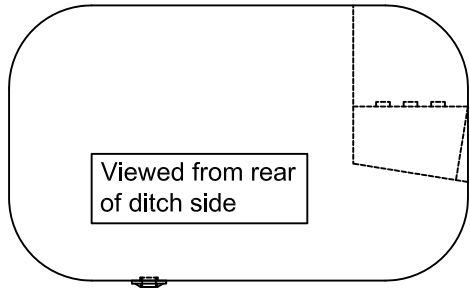

Your configuration may vary,
please provide appropriate
changes

Alumitank ONLY Offers:

Small In-Board Step: Height: 9 5/8"
Large In-Board Step: Height: 13 3/4"

Ford/Sterling Style

Please note: All sizes are NPTF unless otherwise noted and reference all measurements from the lateral weld seam and the end cap weld seam to the center of the fittings.