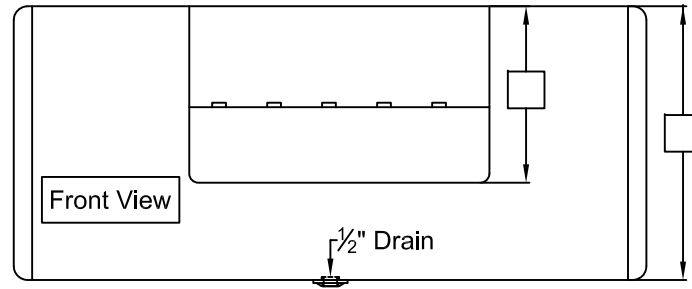

Your configuration may vary, please provide appropriate changes

Custom

Alumitank ONLY Offers:

Small In-Board Step: Height: 9 5/8"

Large In-Board Step: Height: 13 3/4"

Please note: All sizes are NPTF unless otherwise noted and reference all measurements from the lateral weld seam and the end cap weld seam to the center of the fittings.