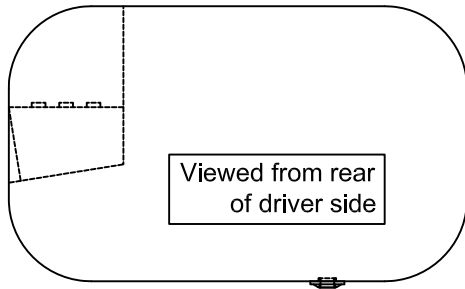

Your configuration may vary, please provide appropriate changes

Custom

Alumitank ONLY Offers:

Small In-Board Step: Height: 9 5/8"

Large In-Board Step: Height: 13 3/4"

Please note: All sizes are NPTF unless otherwise noted and reference all measurements from the lateral weld seam and the end cap weld seam to the center of the fittings.