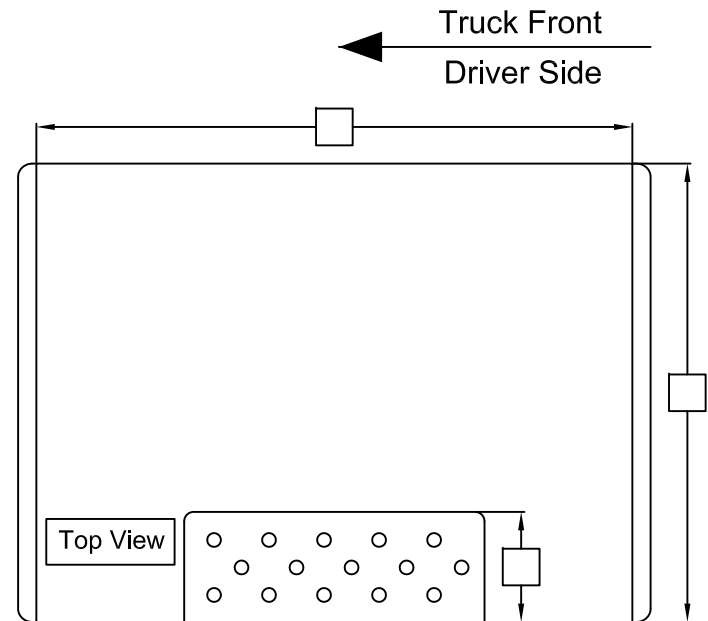

1/2" Plug

Fax #: _____

Do you need any mounting hardware?

Vent

Custom Straps

Sending Unit

Other

Please note parts and mounting are not included in the price of the tank.

Your configuration may vary, please provide appropriate changes

Custom

Alumitank ONLY Offers:

Small In-Board Step: Height: 9 5/8"

Large In-Board Step: Height: 13 3/4"

Please note: All sizes are NPTF unless otherwise noted and reference all measurements from the lateral weld seam and the end cap weld seam to the center of the fittings.