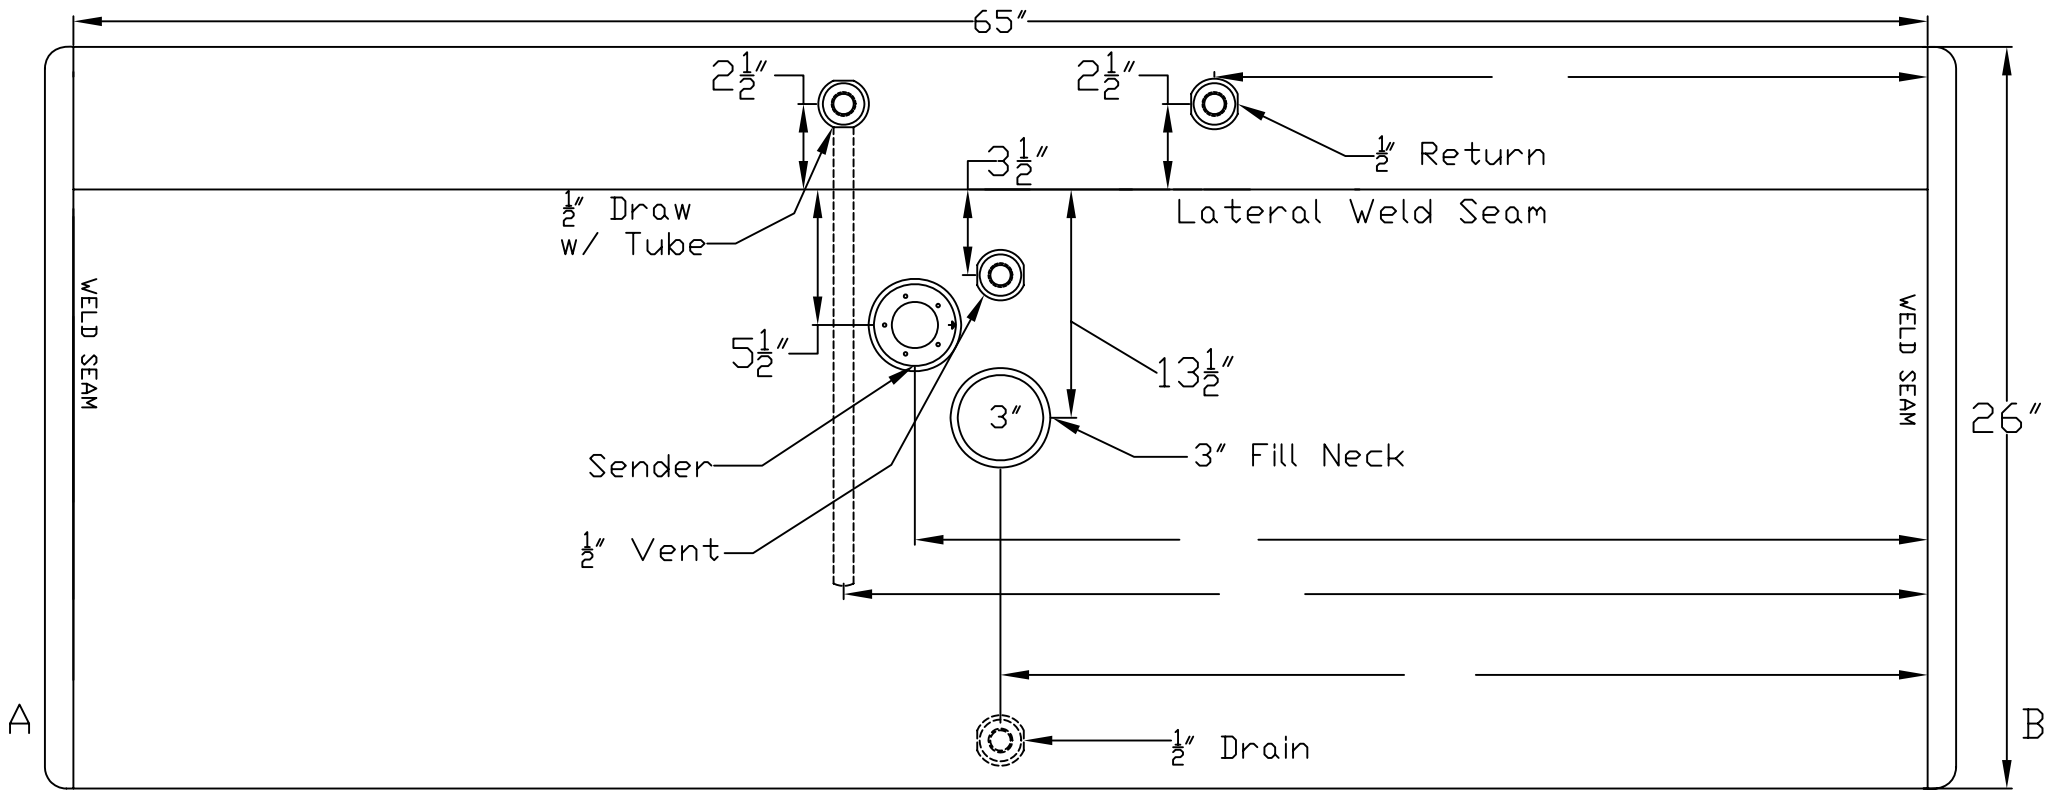

TRUCK FRONT
DRIVERS SIDE

Navistar or International Harvester Style

Note: Reference all measurements from both weld seams to the center of the opening.