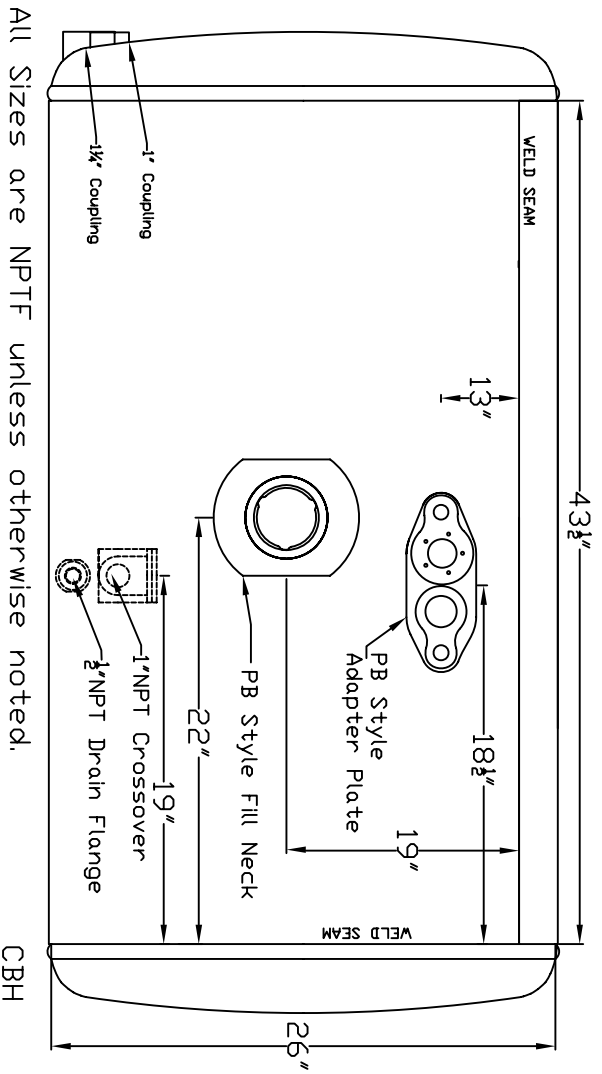

#128

No Parts

MILGRADE *Peterbilt Style*

USED Milgrade Tank with
1 Polished End Cap on Barrel
2 slight dings

All Sizes are NPTF unless otherwise noted.

Signature: _____

Date: _____

No Parts

In an effort to ensure accuracy, please review your drawing dimensions and fitting sizes for possible errors or omissions. Call with any corrections before signing this drawing.