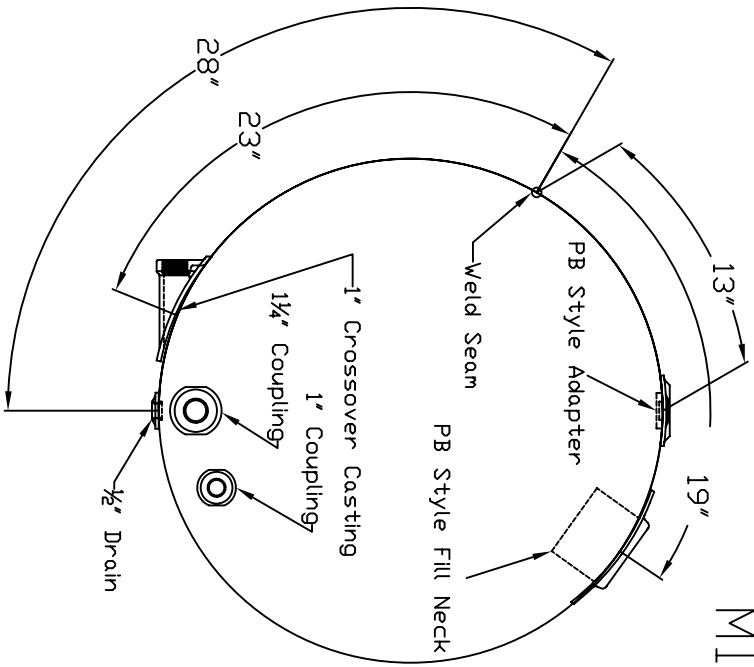

#128

No Parts

MILGRADE *Peterbilt Style*

USED Milgrade Tank with
1 Polished End Cap on Barrel
2 slight dings

All Sizes are NPTF unless otherwise noted.

Signature: _____

Date: _____

No Parts

In an effort to ensure accuracy, please review your drawing dimensions and fitting sizes for possible errors or omissions. Call with any corrections before signing this drawing.