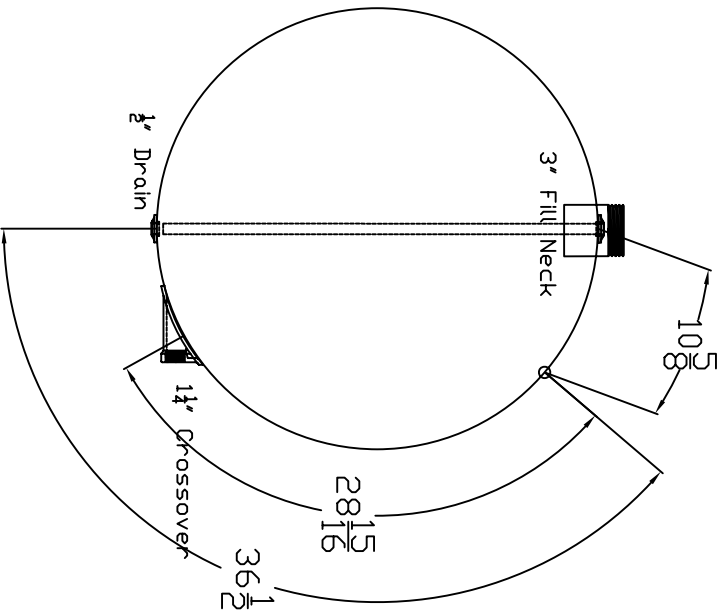

#124132

Setup for Flat Bed or Trailer use

Inventory #124132

Parts

MIL GRADE

All Sizes are NPTF unless otherwise noted.

Signature:

Date:

In an effort to ensure accuracy, please review your drawing dimensions and fitting sizes for possible errors or omissions. Call with any corrections before signing this drawing.

CAP	USE
214 G	204 G
811 L	770 L

Parts