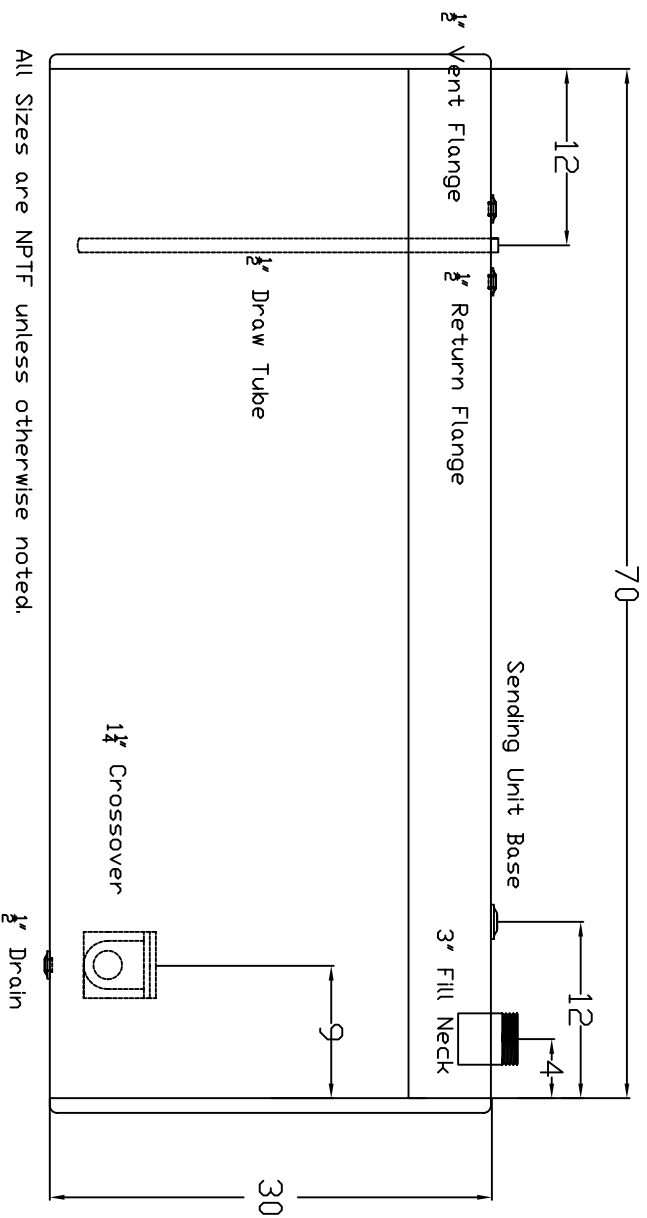

#124132

Setup for Flat Bed or Trailer use

Inventory #124132

Parts

MIL GRADE

All Sizes are NPTF unless otherwise noted.

Signature:

Date:

In an effort to ensure accuracy, please review your drawing dimensions and fitting sizes for possible errors or omissions. Call with any corrections before signing this drawing.

CAP	USE
214 G	204 G
811 L	770 L

Parts