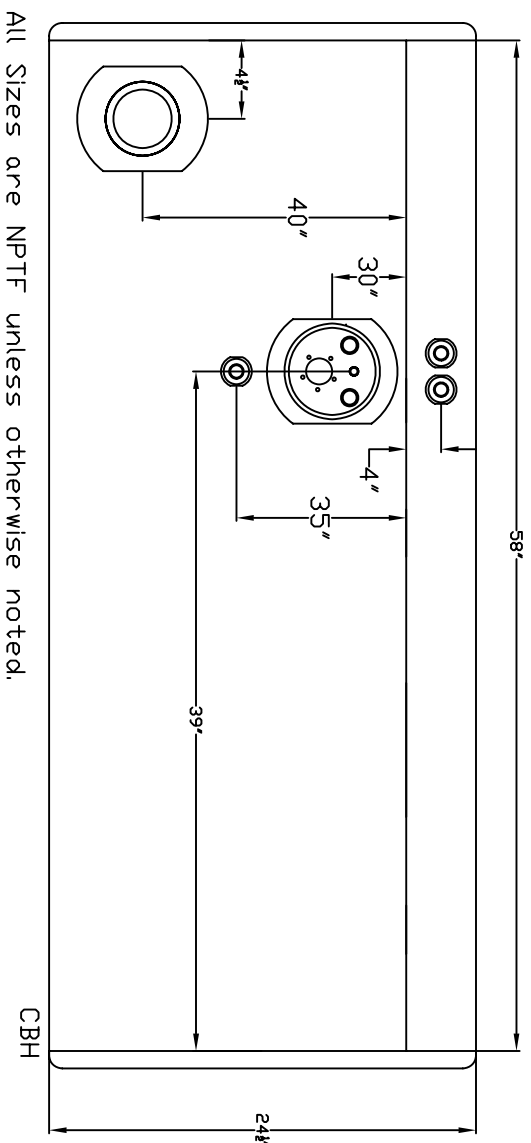

#123772

No Parts Inventory #123772

POLISHED

Kenworth Style TRUCK FRONT
DITCH SIDE →

All Sizes are NPTF unless otherwise noted.

No Parts

Signature: _____

Date: _____

In an effort to ensure accuracy, please review your drawing dimensions and fitting sizes for possible errors or omissions. Call with any corrections before signing this drawing.

CAP 118 G
447 L

USE 112 G
424 L