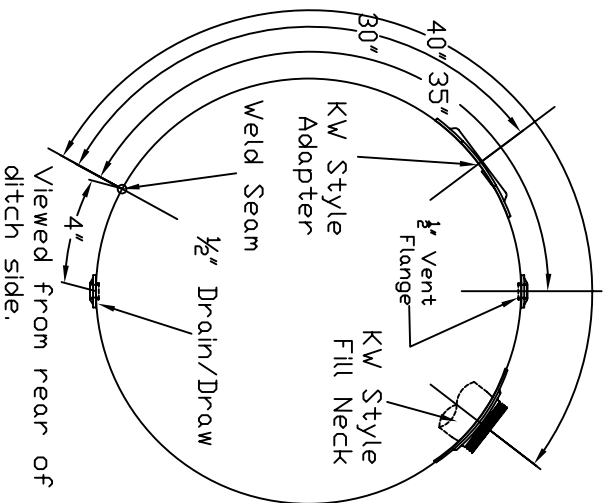

#123772

No Parts Inventory #123772

POLISHED

Kenworth Style TRUCK FRONT
DITCH SIDE →

All Sizes are NPTF unless otherwise noted.

No Parts

Signature: _____

Date: _____

In an effort to ensure accuracy, please review your drawing dimensions and fitting sizes for possible errors or omissions. Call with any corrections before signing this drawing.

CAP 118 G
447 L

USE 112 G
424 L