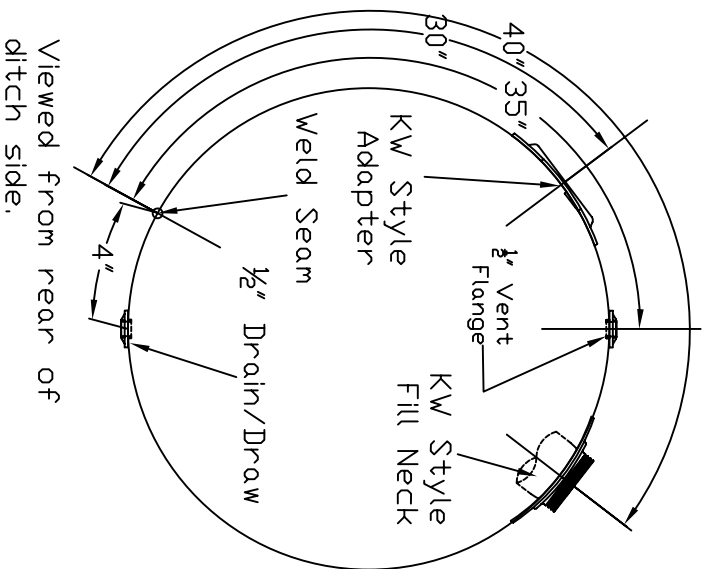

#116

No Parts

NO PARTS

MIL GRADE

Kenworth Style

TRUCK FRONT
DITCH SIDE

All Sizes are NPTF unless otherwise noted.

Signature: _____