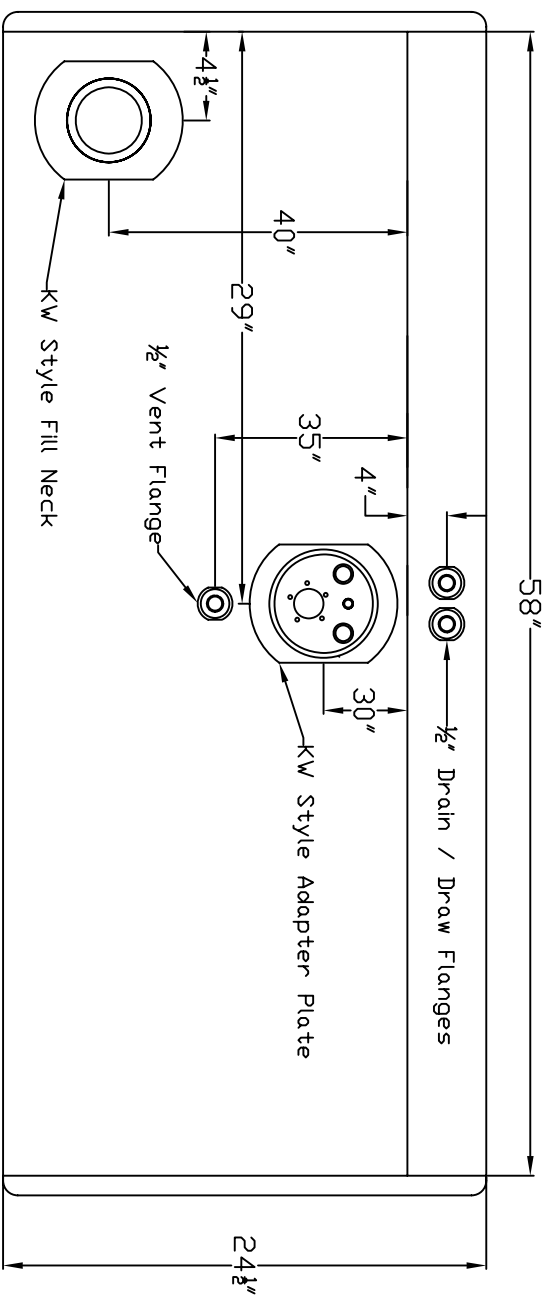

#116

No Parts

NO PARTS

MIL GRADE

Kenworth Style

TRUCK FRONT
DITCH SIDE

All Sizes are NPTF unless otherwise noted.

Signature: _____

Date: _____

In an effort to ensure accuracy, please review your drawing dimensions and fitting sizes for possible errors or omissions. Call with any corrections before signing this drawing.