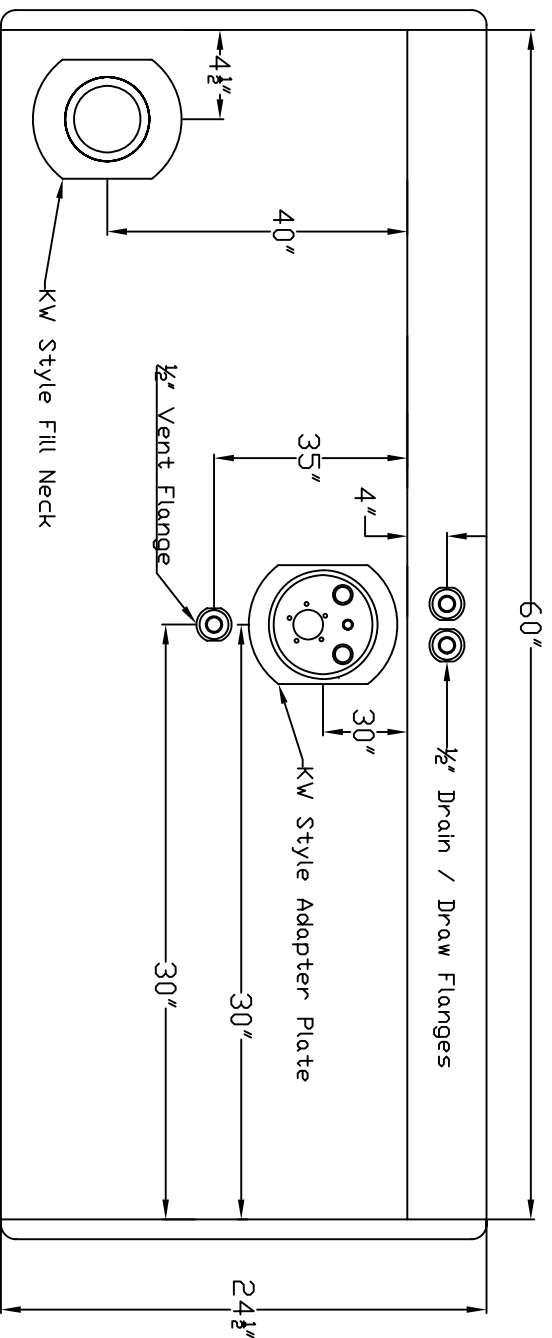

#109

No Parts

MILGRADE

Kenworth Style

TRUCK FRONT
DITCH SIDE

All Sizes are NPTF unless otherwise noted.

Signature: _____

Date: _____

NO PARTS

In an effort to ensure accuracy, please review your drawing dimensions and fitting sizes for possible errors or omissions. Call with any corrections before signing this drawing.