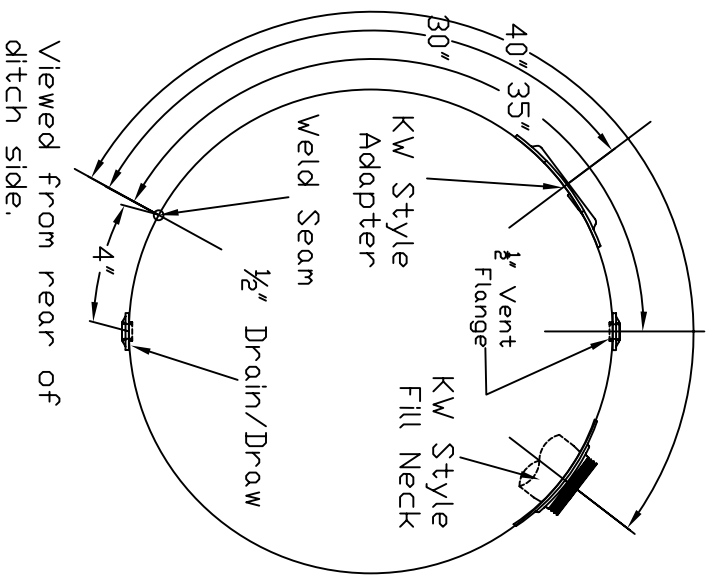

#109

No Parts

MILGRADE

Kenworth Style

TRUCK FRONT
DITCH SIDE

All Sizes are NPTF unless otherwise noted.

Signature: _____

Date: _____

NO PARTS

In an effort to ensure accuracy, please review your drawing dimensions and fitting sizes for possible errors or omissions. Call with any corrections before signing this drawing.