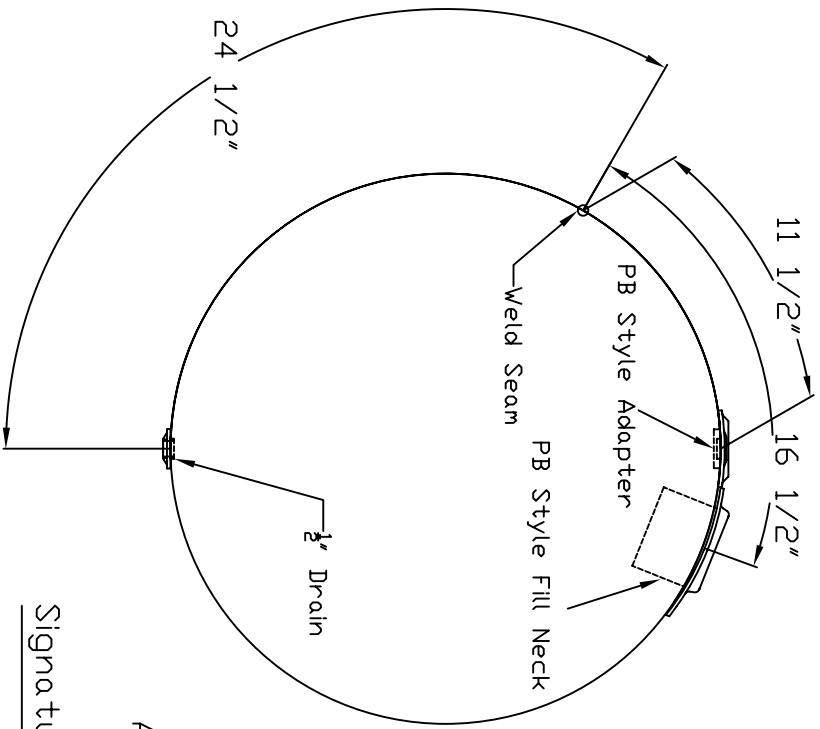

# #103

POLISHED  
*Peterbilt Style*

No Parts

Tank

TRUCK FRONT  
← EITHER SIDE →

NOTE: 23" PB Style Tank  
with FLAT END CAPS!

All Sizes are NPTF unless otherwise noted.

Signature: \_\_\_\_\_

Date: \_\_\_\_\_

No Parts

In an effort to ensure accuracy, please review your drawing dimensions and fitting sizes for possible errors or omissions. Call with any corrections before signing this drawing.