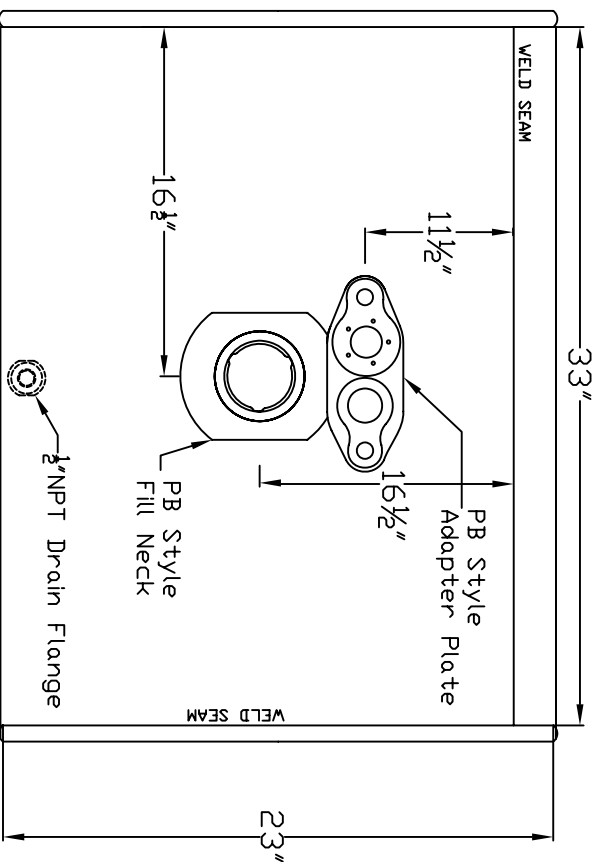

# #103

POLISHED  
*Peterbilt Style*

No Parts

Tank

TRUCK FRONT  
← EITHER SIDE →

NOTE: 23" PB Style Tank  
with FLAT END CAPS!

All Sizes are NPTF unless otherwise noted.

Signature: \_\_\_\_\_

Date: \_\_\_\_\_

No Parts

In an effort to ensure accuracy, please review your drawing dimensions and fitting sizes for possible errors or omissions. Call with any corrections before signing this drawing.